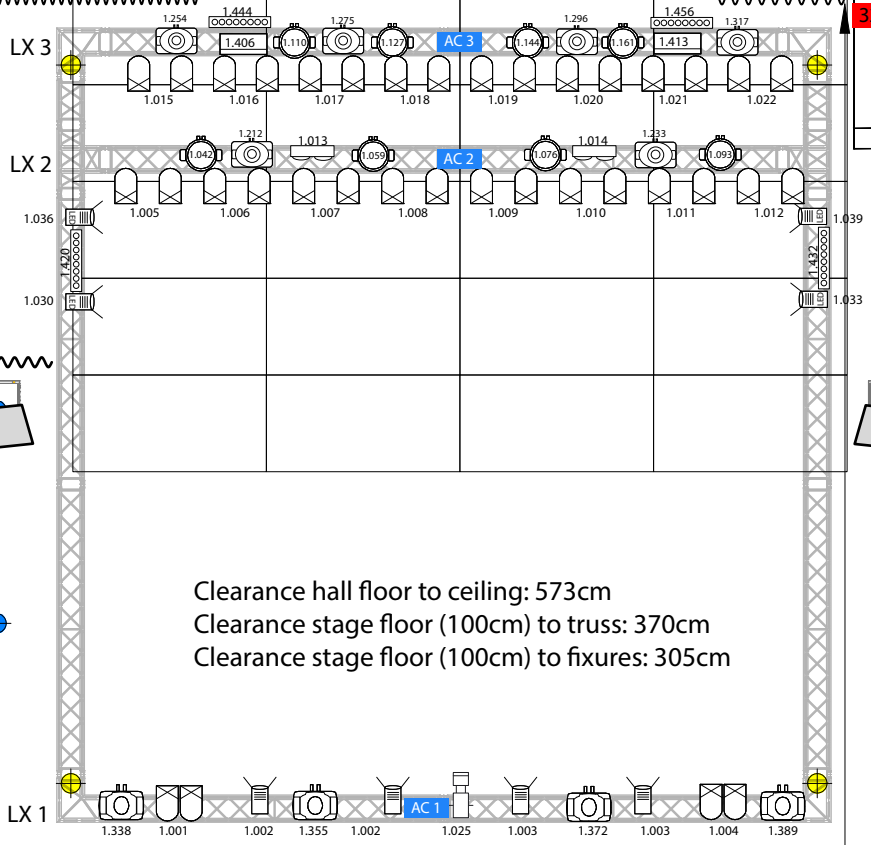

50/50 mbps internet

63A

Stagerack Mon-amps

2x 32A

Installed LED screen 6,528m x 3,072m

Clearance hall floor to ceiling: 573cm  
 Clearance stage floor (100cm) to truss: 370cm  
 Clearance stage floor (100cm) to fixtures: 305cm

Power/Dim/DMX:

Floor = 400V  
 Roof = 230V

BALCONY

Clearance hall floor to balcony: 300cm  
 Clearance balcony to ceiling: 277cm

FOH  
 under balcony

2x 16A

307cm

263cm

1725cm

1490cm

243cm

310cm  
 (height 252cm)

225cm

16A

16A

16A