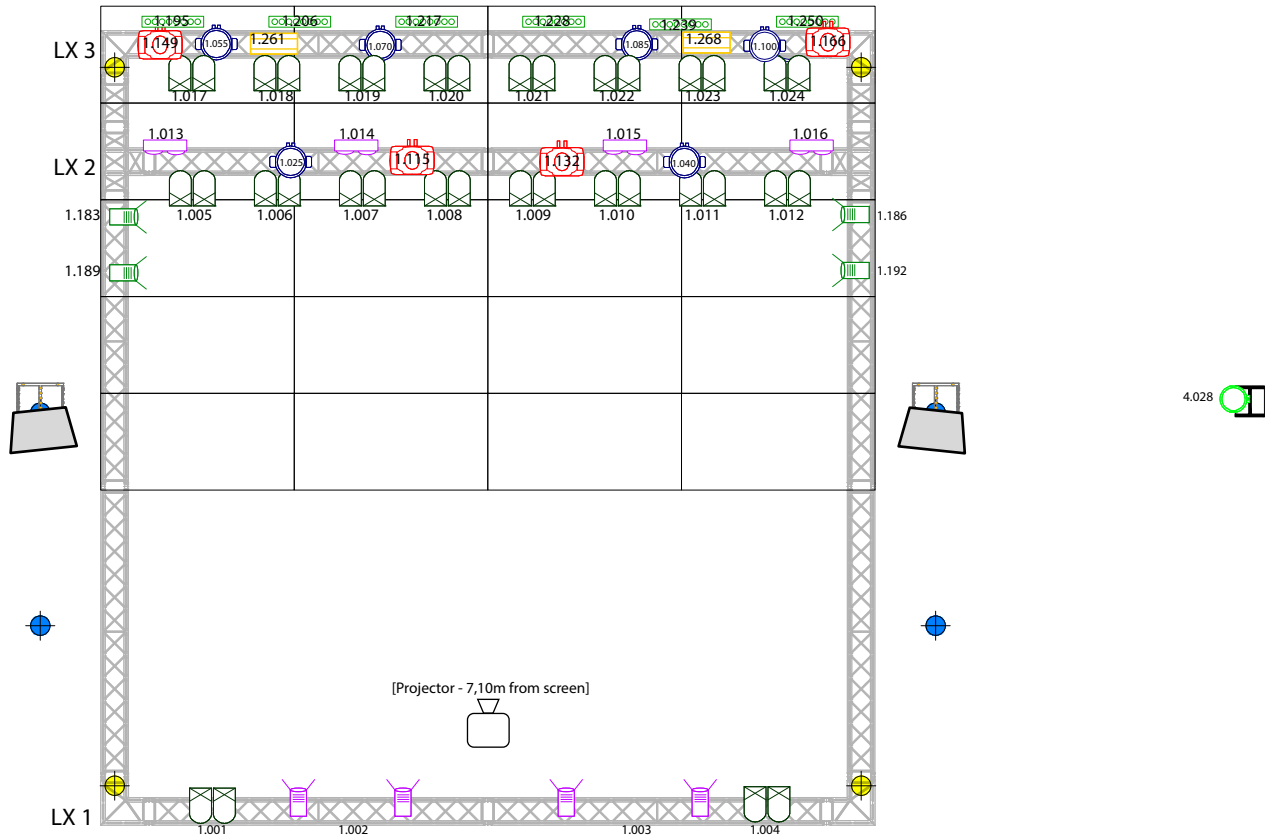

VULKAN ARENA

Lightplot pr. March 2019

Projection screen 4,3m

Par 64

Selecon Acclaim 650w

Fresnel WT 150 3 ch

4-light blinders

American DJ ULTRA BAR

Martin Rush MH1 Profile Plus

Chauvet Rogue R2 Wash

X-5 7 channe strobe

Mac 250 Wash

SlimPar Pro Tri

FOH